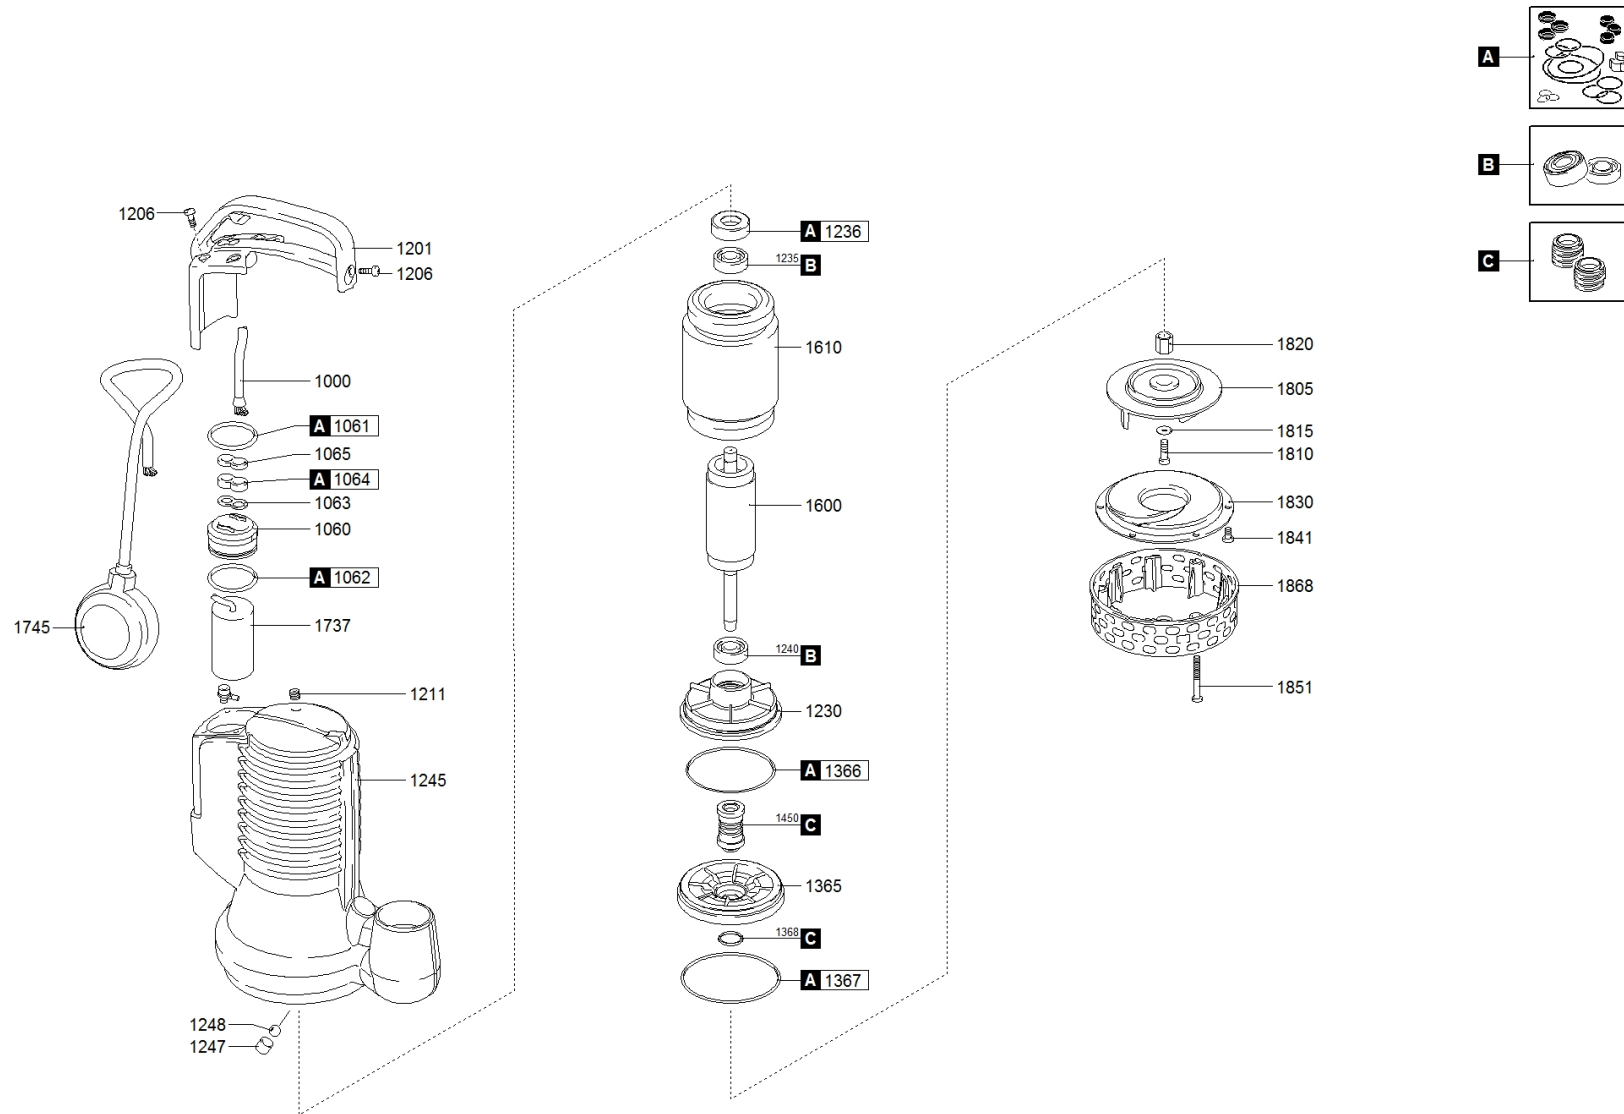

1066.010 - DRBLUE 40/2/G32V A1BM5 NPTGB41U23NW0CX

water solutions

1066.010 - DRBLUE 40/2/G32V A1BM5 NPTGB41U23NW0CX

		Code		Description		Q.ty	Price (€)
A		601008001		GASKETS KIT	801156	1	
C		602008011		MECHANICAL SEALS KIT	802762	1	
B		604008301		BEARINGS KIT		1	
1000		250102304010200000		POWER CABLE		1	
1060		239768026156		HOLDER [CABLE GLAND]	805885	1	
1061		271770412835300000		UPPER GASKET - HOLDER [CABLE GLAND]	711030	1	
1062		271770040952620000		LOWER GASKET - HOLDER [CABLE GLAND]		1	
1063		235467024279		CABLE STOP		1	
1063		2732001100000		CABLE STOP		1	
1064		235678024236		RUBBER GASKET		1	
1065		235467024241		CABLE GLAND	805884	1	
1201		235360424137		CABLE GLAND HANDLE	804983	1	
1206		270830510140400000		SCREW [CABLE GLAND HANDLE >> COVER]		5	
1211		270139510104000000		CAP [TIGHTNESS TEST]	802099	1	
1230		230556223465		LOWER BEARING HOLDER		1	
1235		2729062010200000		UPPER BEARING	711365	1	
1236		238579023531		RUBBER PROTECTION [UPPER BEARING]		1	
1240		2729062010200000		LOWER BEARING	711365	1	
1245		231016224962		MOTOR CASE		1	
1365		2391000015023462		MECHANICAL SEAL FLANGE		1	
1366		271770088035000000		GASKET [LOWER BEARING HOLDER >> MECHANICAL SEAL FLANGE]		1	
1367		271770079018000000		GASKET [MECHANICAL SEAL FLANGE >> BASE]		1	
1368		237970100160600000		V-RING [MECHANICAL SEAL FLANGE]		1	
1450		230005060120000000		MECHANICAL SEAL		1	
1600		230233611023477		SHAFT WITH ROTOR		1	
1610		231101101001000000		WOUND STATOR	802372	1	
1737		2517004000000		CAPACITOR	711020	1	
1745		254500405100001		FLOAT SWITCH		1	
1805		21416000580423795		IMPELLER	711286	1	
1810		270830510200400000		LOCKING IMPELLER	711026	1	
1815		270530202073000000		LOCKING WASHER [IMPELLER]		1	
1820		2307405623457		BUSH [IMPELLER]		1	
1830		2162311323458		SUCTION FLANGE	710980	1	
1841		270830510100400000		SCREW [SUCTION FLANGE >> MOTOR CASE]		3	
1851		270830510450400000		SCREW [STRAINER >> SUCTION FLANGE]		3	
1868		216563623890		CLOSED STRAINER	711284	1	